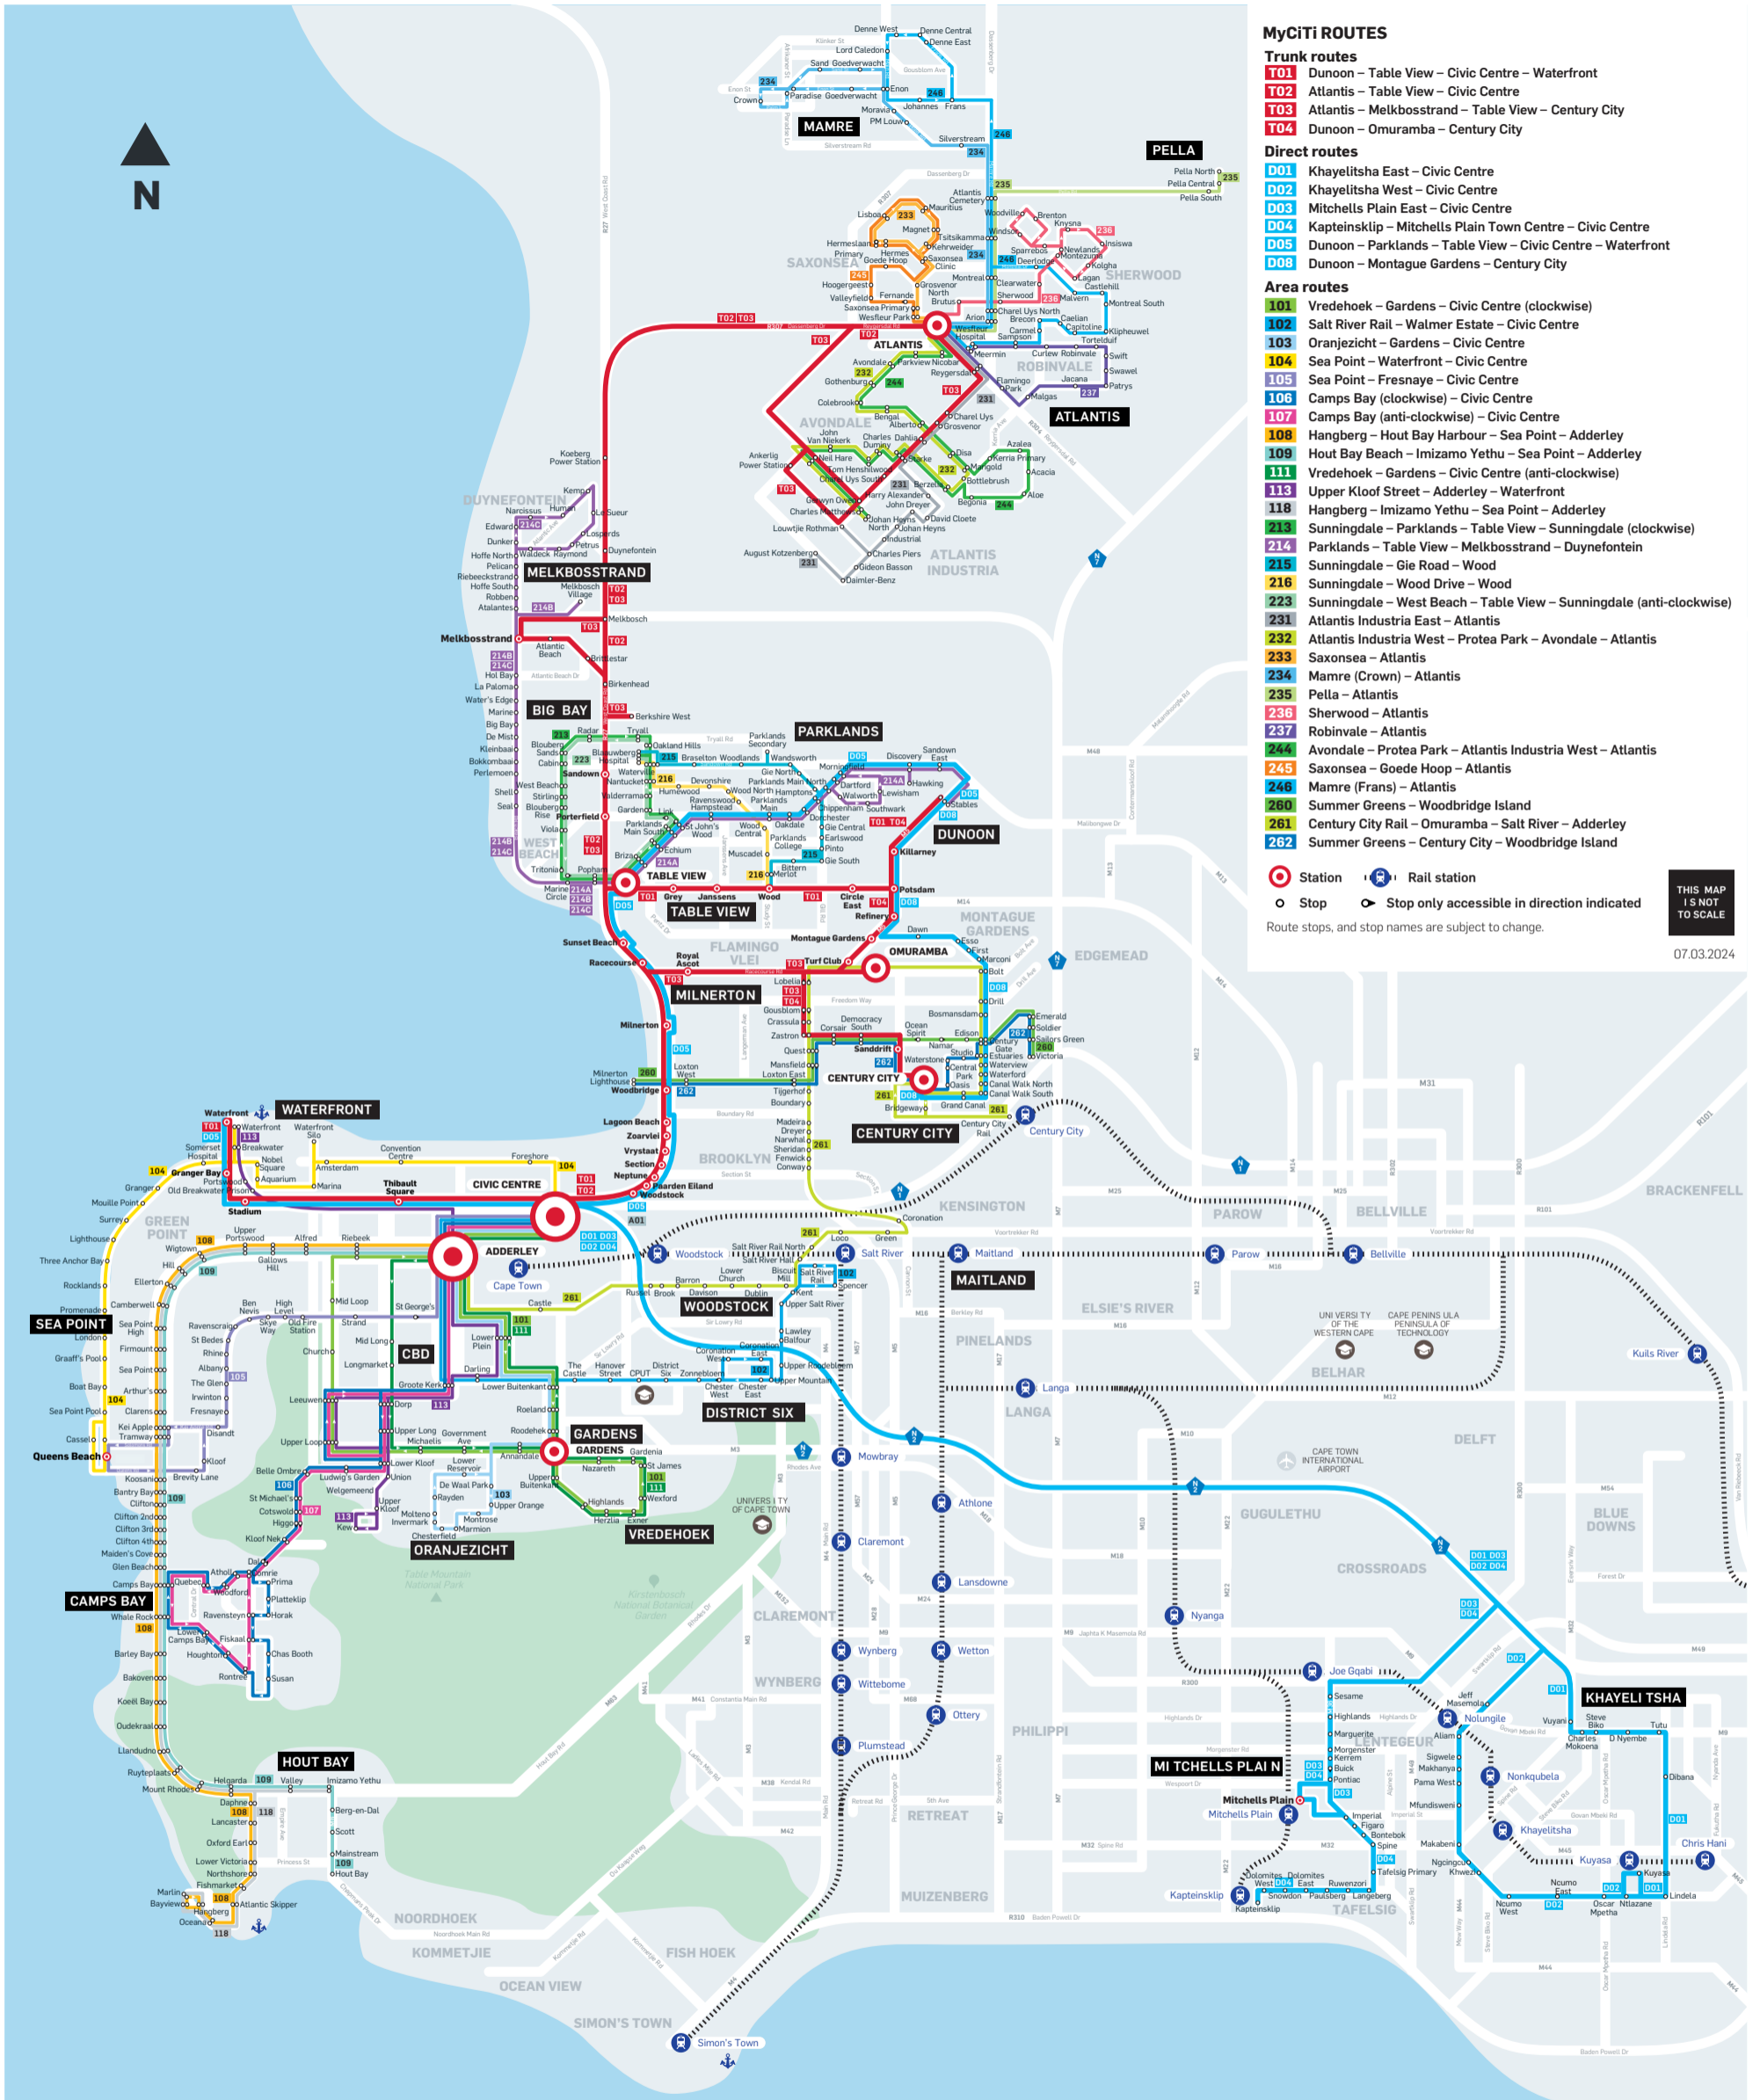

MYCITI SYSTEM MAP

MyCITI ROUTES

Trunk routes

- **T01** Dunoon – Table View – Civic Centre – Waterfront
- **T02** Atlantis – Table View – Civic Centre
- **T03** Atlantis – Melkbosstrand – Table View – Century City
- **T04** Dunoon – Omuramba – Century City

Direct routes

- **D01** Khayelitsha East – Civic Centre
- **D02** Khayelitsha West – Civic Centre
- **D03** Mitchells Plain East – Civic Centre
- **D04** Kapteinsklop – Mitchells Plain Town Centre – Civic Centre
- **D05** Dunoon – Parklands – Table View – Civic Centre – Waterfront
- **D08** Dunoon – Montague Gardens – Century City

Area routes

- **A01** Vredehoek – Gardens – Civic Centre (clockwise)
- **A02** Salt River Rail – Walmer Estate – Civic Centre
- **A03** Oranjezicht – Gardens – Civic Centre
- **A04** Sea Point – Waterfront – Civic Centre
- **A05** Sea Point – Fresnaye – Civic Centre
- **A06** Camps Bay (clockwise) – Civic Centre
- **A07** Camps Bay (anti-clockwise) – Civic Centre
- **A08** Hangberg – Hout Bay Harbour – Sea Point – Adderley
- **A09** Hout Bay Beach – Imizamo Yethu – Sea Point – Adderley
- **A11** Vredehoek – Gardens – Civic Centre (anti-clockwise)
- **A13** Upper Kloof Street – Adderley – Waterfront
- **A18** Hangberg – Imizamo Yethu – Sea Point – Adderley
- **A21** Sunningdale – Parklands – Table View – Sunningdale (clockwise)
- **A24** Parklands – Table View – Melkbosstrand – Duynfontein
- **A25** Sunningdale – Gie Road – Wood
- **A26** Sunningdale – Wood Drive – Wood
- **A23** Sunningdale – West Beach – Table View – Sunningdale (anti-clockwise)
- **A31** Atlantis Industria East – Atlantis
- **A32** Atlantis Industria West – Protea Park – Avondale – Atlantis
- **A33** Saxoosia – Atlantis
- **A34** Mamre (Crown) – Atlantis
- **A35** Pella – Atlantis
- **A36** Sherwood – Atlantis
- **A37** Robinvale – Atlantis
- **A44** Avondale – Protea Park – Atlantis Industria West – Atlantis
- **A45** Saxoosia – Goede Hoop – Atlantis
- **A46** Mamre (Frans) – Atlantis
- **A60** Summer Greens – Woodbridge Island
- **A61** Century City Rail – Omuramba – Salt River – Adderley
- **A62** Summer Greens – Century City – Woodbridge Island

1. Station
   - Rail station
   - Stop
   - Stop only accessible in direction indicated
2. Route stops, and stop names are subject to change.

THIS MAP IS NOT TO SCALE

07.03.2024

Call the Transport Information Centre
(free call 24/7) 0800 65 64 63 www.myciti.org.za

MyCiTi Bus @MyCiTiBus

Download the official MyCiTi App